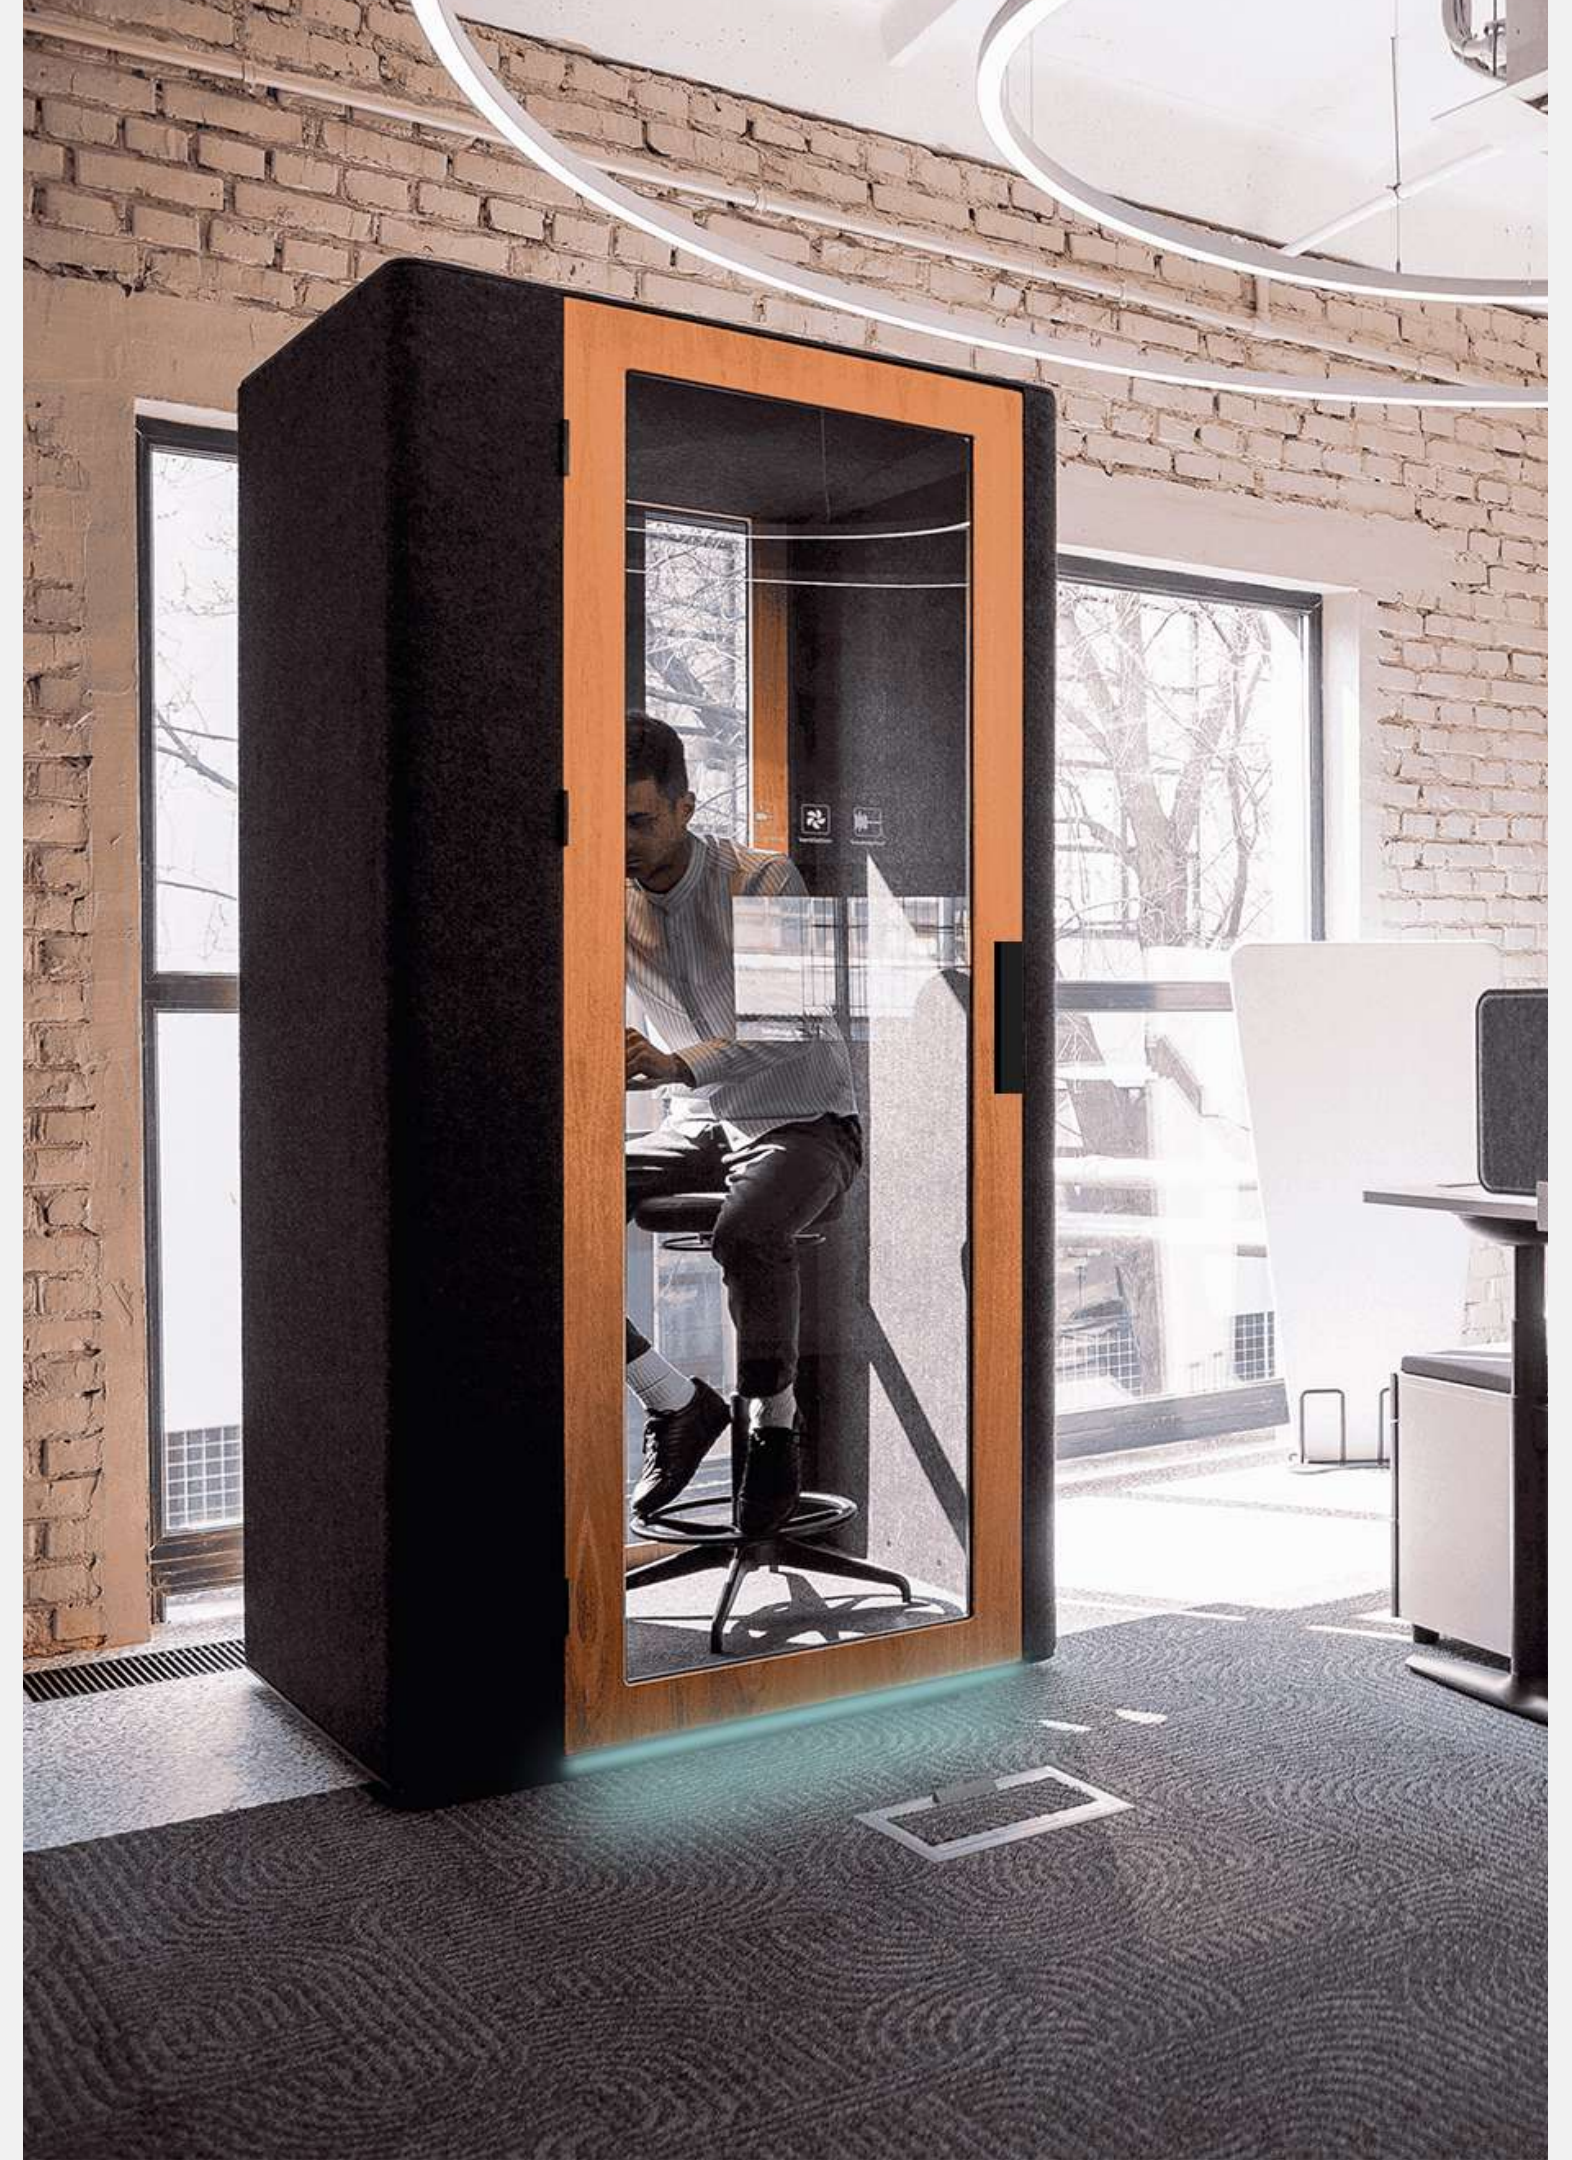

OFFYCE

Improve Employee Efficiency

Eliminating noise and creating private areas
in the office improves the quality of work:

Employees'
productivity
increases

by 15%

bbc.com

Employees
work speed
increases

by 18%

steelcase.com