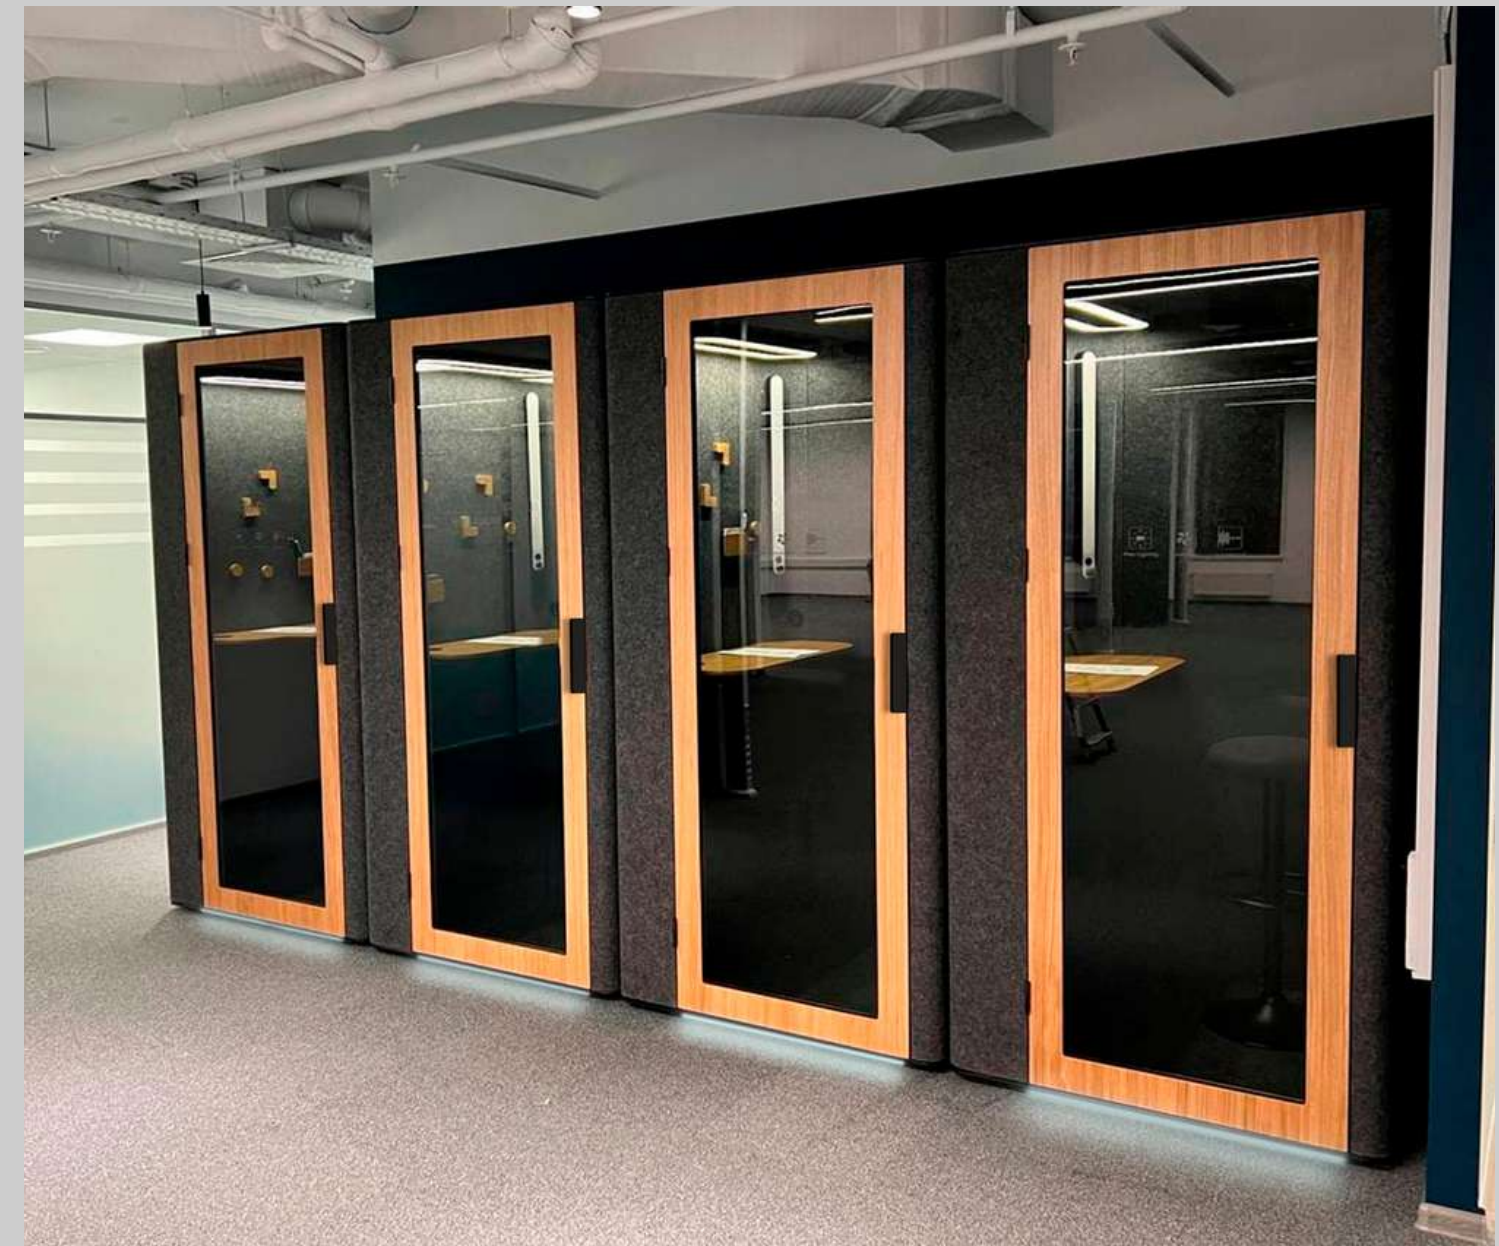

Booths can be stacked side by side

We made ventilation with exhaust under the cabin
air went down under the cabin.
Therefore **you can stack Workbooths side by side**

Also, **dust will not accumulate under the WorkBooth,**
it will be blown out by ventilation