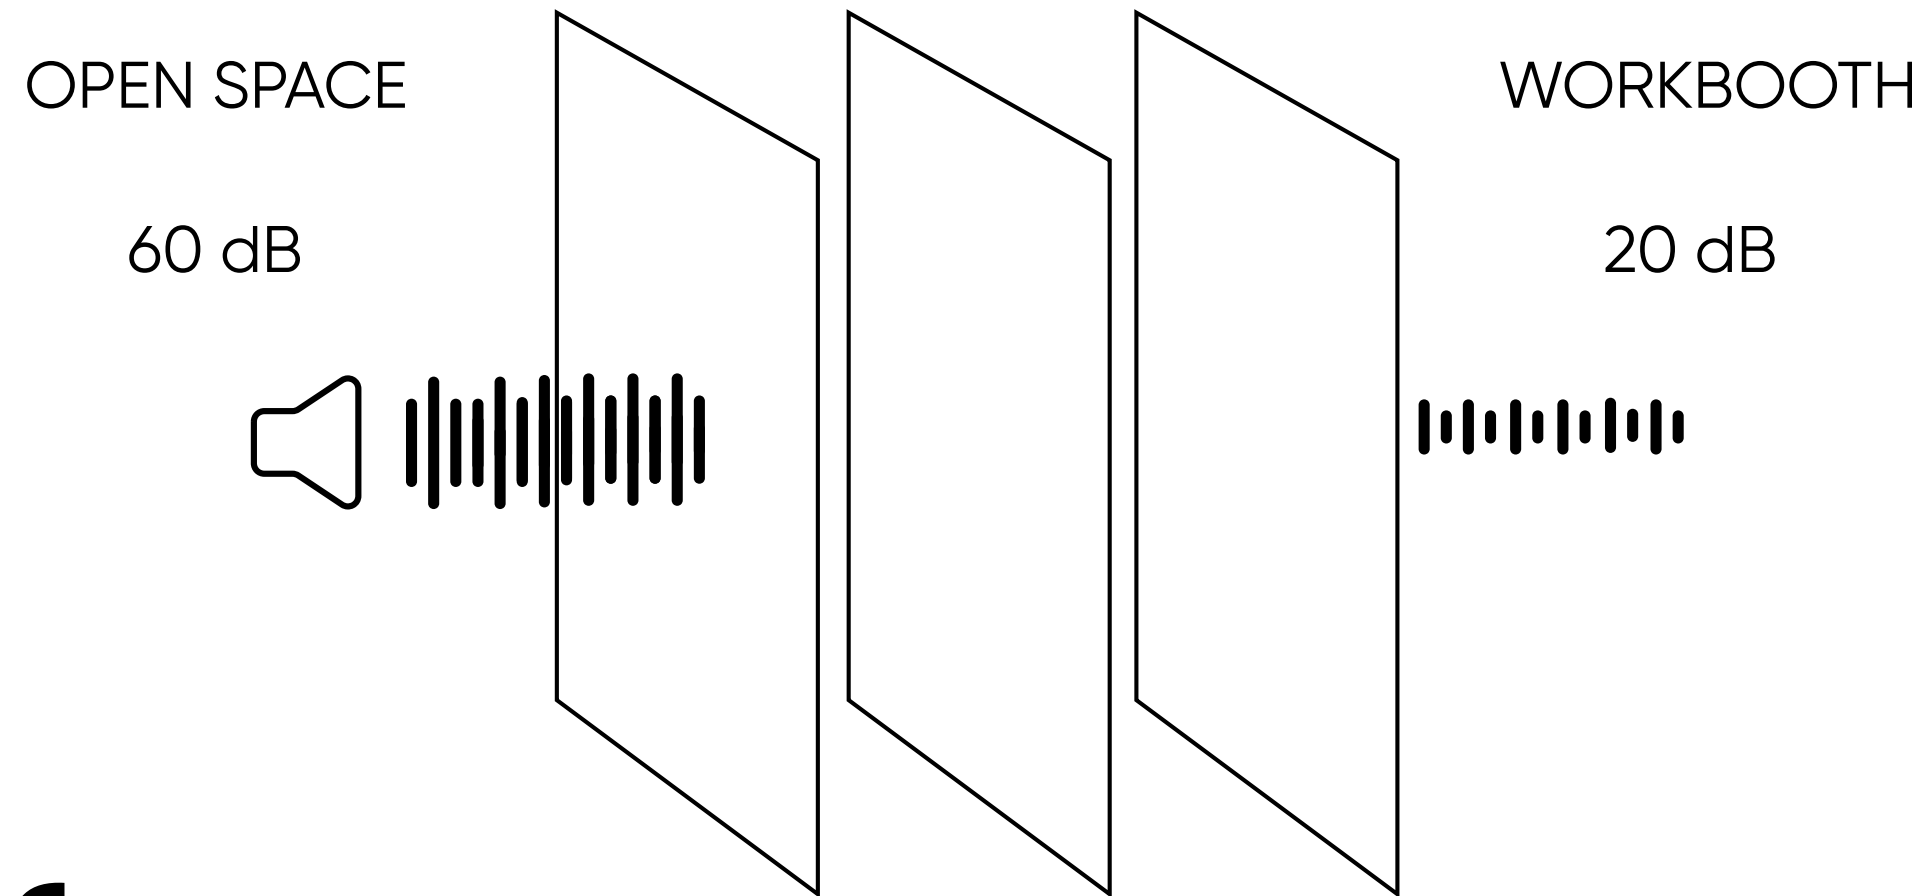

Turn Off Office Noise

External distracting conversations and sounds will be heard inside WorkBooth below the whisper level